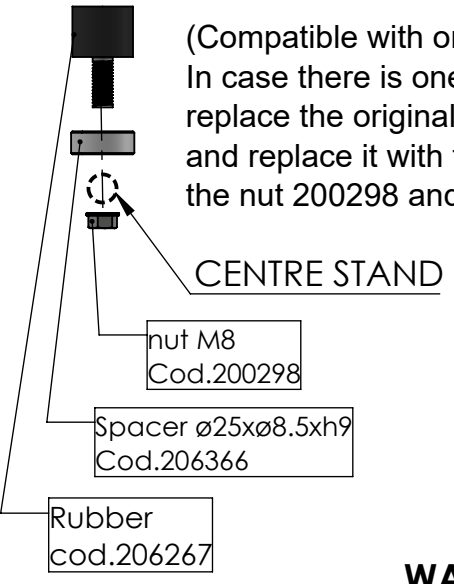

(Compatible with original centre stand. In case there is one, it is necessary to replace the original rubber fit on the centre stand and replace it with the rubber cod.206267, the nut 200298 and the spacer 206366)

WARNING

it is advisable to optimize the carburation by remapping the stock ECU or by adopting an additional ECU unit.

ART. 80028

DUCATI MULTISTRADA 950/950S - 950 V2/S

(Compatible with original exhaust) (Compatible with original under cowl)
 (Fits with original center stand) (also fits 35kW version)