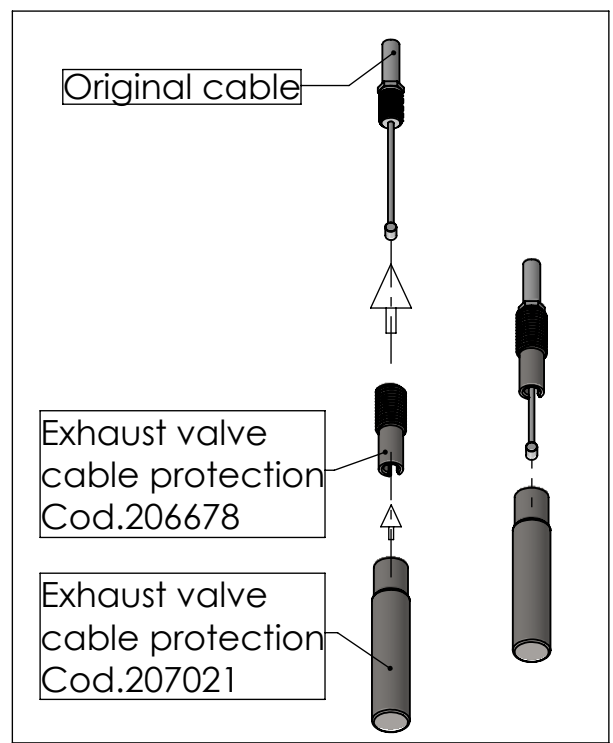

(Compatible with original centre stand. In case there is one, it is necessary to replace the original rubber fit on the centre stand and replace it with the rubber cod.206267, the nut 200298 and the spacer 206366)

WARNING

it is advisable to optimize the carburation by remapping the stock ECU or by adopting an additional ECU unit.

ART. 80028

DUCATI MULTISTRADA 950/950S - 950 V2/S

(Compatible with original exhaust) (Compatible with original under cowl)
 (Fits with original center stand) (also fits 35kW version)